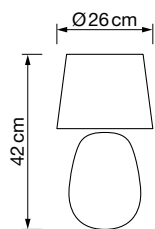

Sobremesa E27

REF. SB-1049 RET

CERAMIC
SERIES