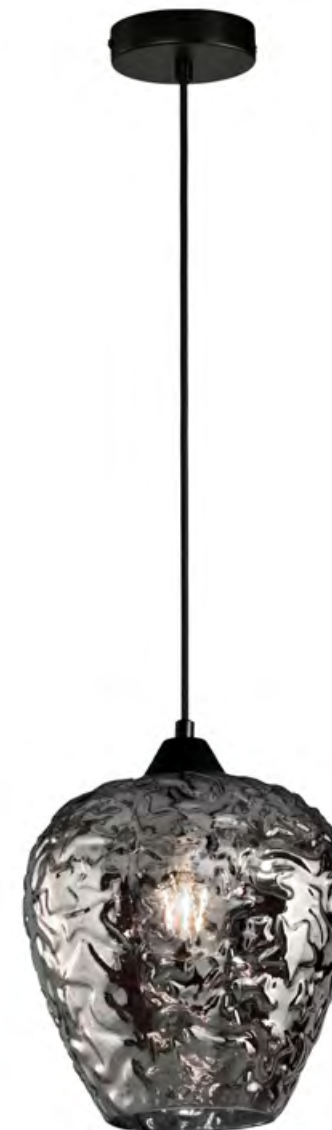

Voltaje 220-240 V AC

+Info Bombilla no incluida

Acabado

Cristal

REF. GLASS-1

REF. GLASS-2

Colgantes GLASS

REF. GLASS-3
GLASS-4
GLASS-5