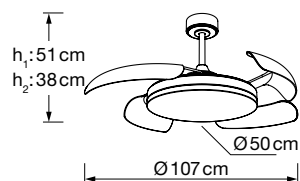

Ventilador Aspen

Aspen ceiling fan

REF. VT-ASPEN